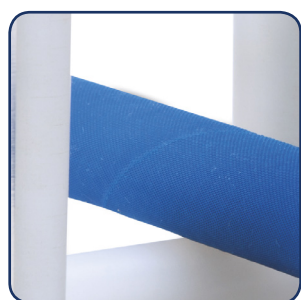

Universal hose guide

Stabile sheet steel construction, approved for longer hoses to walls and around outside corners.
This version is available with security lock on request.

Available materials:

- Stainless steel (Application in wet areas).

Polyamide rolls

Security lock on request

Mounted onto wall

Mounting without bracket