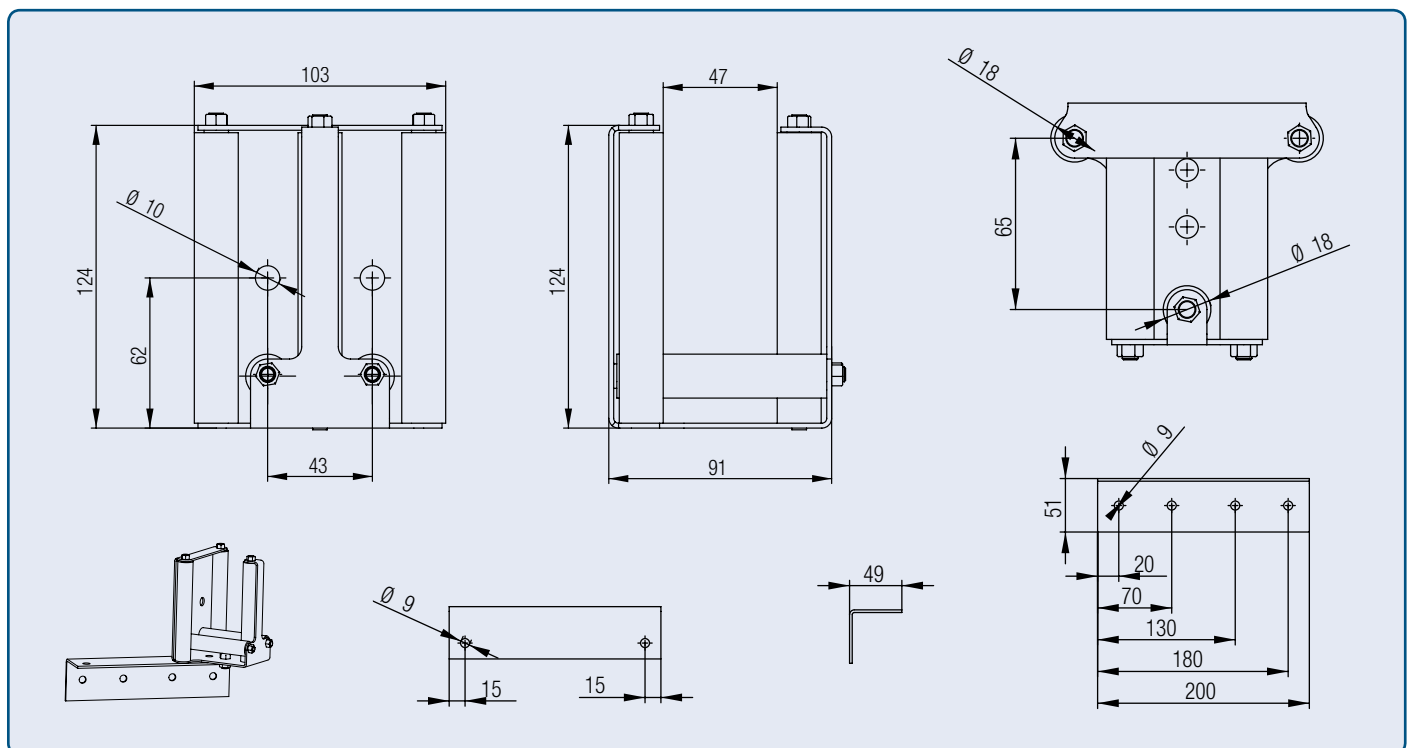

Universal hose guide

Stabile sheet steel construction, approved for longer hoses to walls and around outside corners.
This version is available with security lock on request.

Available materials:

- Stainless steel (Application in wet areas).

Advantages:

- Guarantees clean hoses
- No more risk of tripping
- High durability of the hoses

Gross price list and technical data :

Type	Weight	Item number
 Universal hose guide, complete	 1,1 kg	 V10710056
Universal hose guide, without bracket	0,6 kg	B10770002-1
Bracket for corner installation	0,5 kg	B10770001

Polyamide rolls

Security lock on request

Mounted onto wall

Mounting without bracket