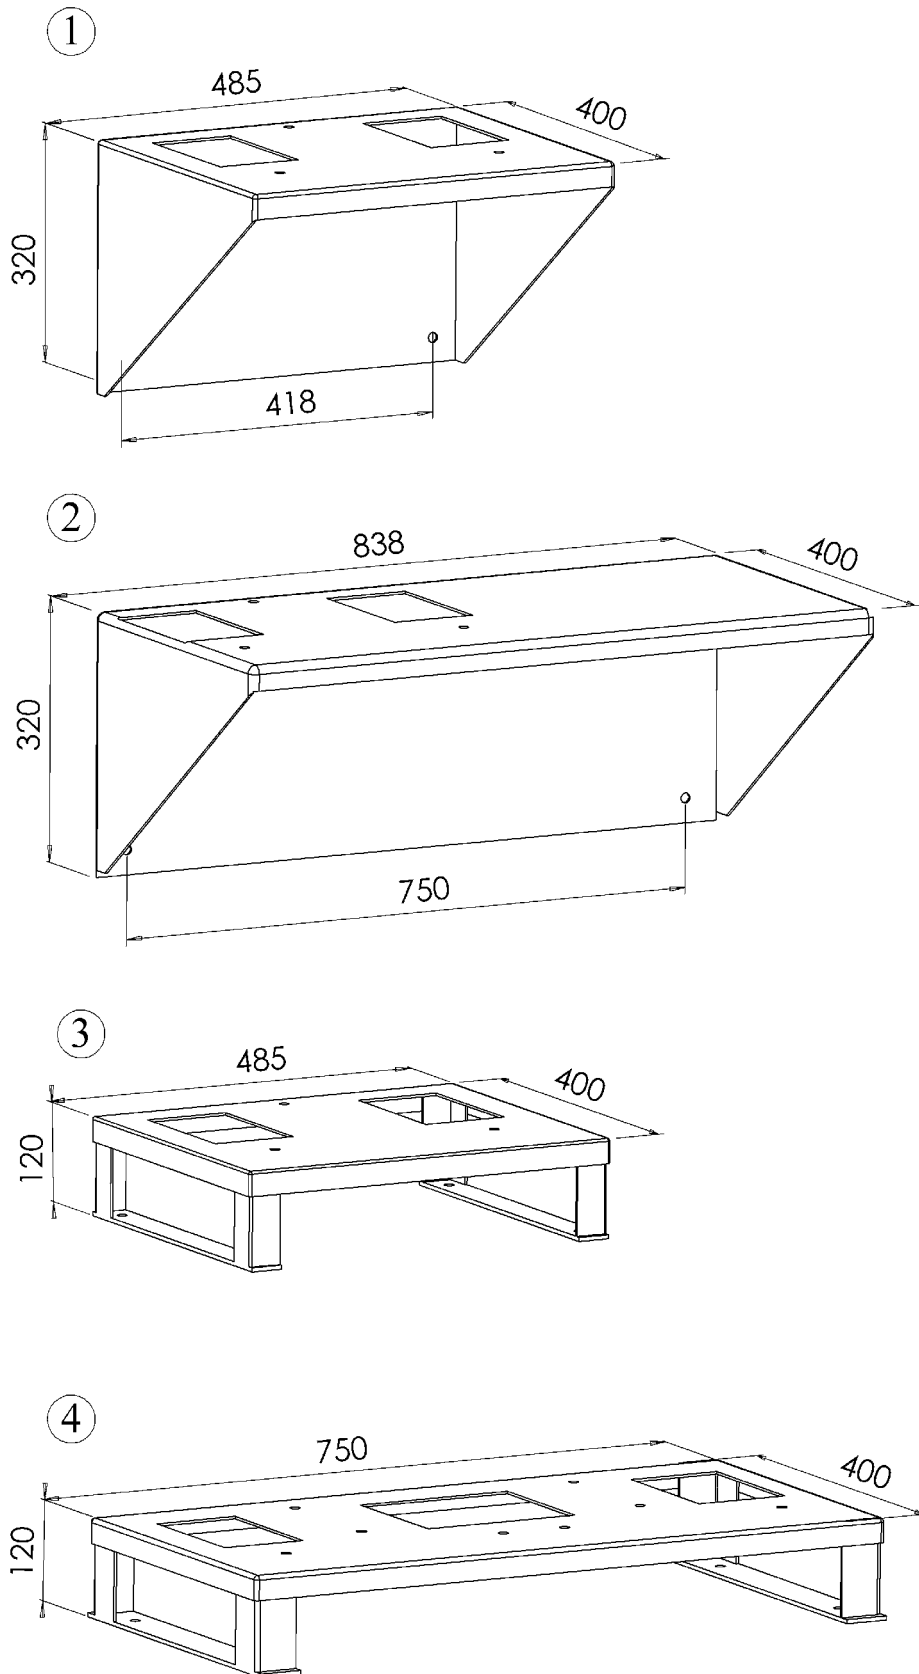

Mounting consoles and mounting stands for combustion chambers

Pos	Product code	Text
1	V10400038	Mounting console for one combustion chamber
2	V10400035	Mounting console for one combustion chamber + pump
3	V1040003502	Mounting stand for one combustion chamber
4	V1040003501	Mounting stand for two combustion chambers