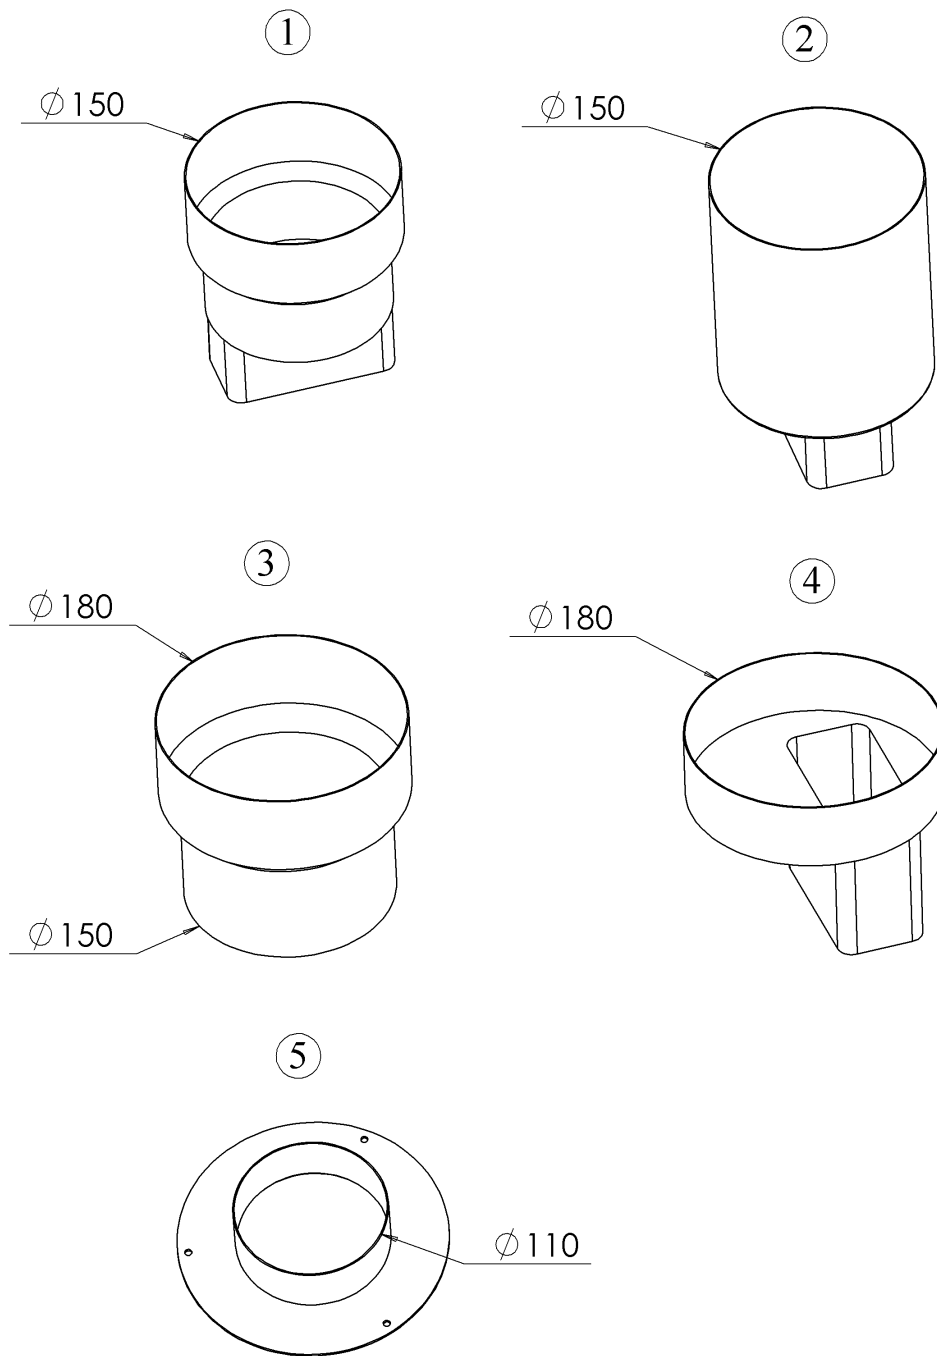

## Chimney and Ventilator joint elements

Pos.	Product code	Text
1	E10400360	Chimney transition piece, square on round diameter $\varnothing 150$ , open
2	E1040036001	Chimney transition piece, square on round, closed
3	E104003601	Chimney transition piece from diameter $\varnothing 150$ to $\varnothing 180$
4	E1040036003	Chimney transition piece, square on round, $\varnothing 180$ , closed
5	V10400053	Air intake connecting piece for ventilator, DN110